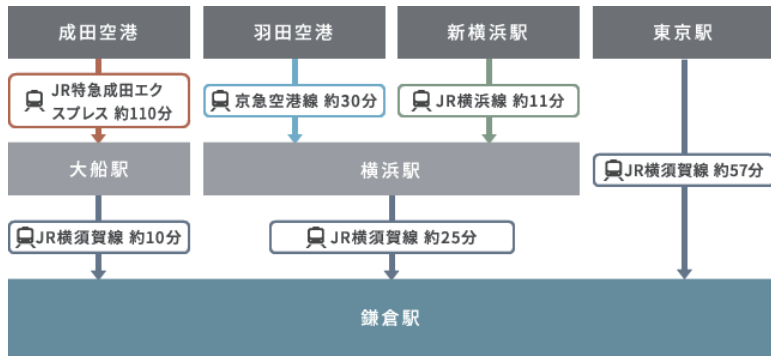

HOTEL METROPOLITAN KAMAKURA JR-EAST

ホテルメトロポリタン 鎌倉

JR 鎌倉駅東口から徒歩約2分

〒248-0006 神奈川県鎌倉市小町 1-8-1

TEL: 0467-60-1111

鎌倉駅までのアクセス